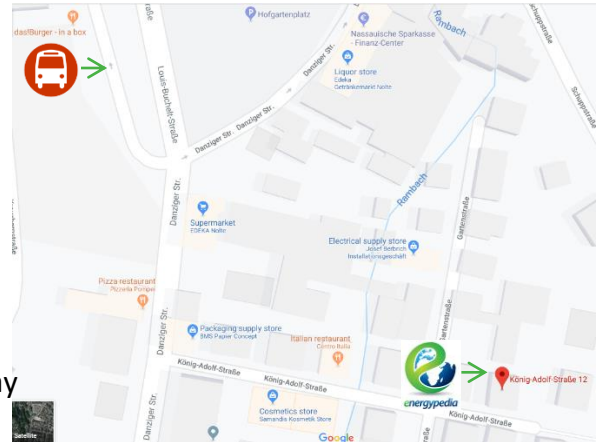

# Directions

energypedia UG (haftungsbeschränkt) nonprofit  
energypedia consult GmbH  
König-Adolf-Str. 12  
65191 Wiesbaden, Germany

Phone: + (49) 611 1819 5032 (nonprofit)  
Email: [info@energypedia.info](mailto:info@energypedia.info) (nonprofit)

## Office:

Our offices are located in Wiesbaden, practically in front of the Kindergarten **Herz Jesu Sonnenberg**, and 200 mts away from the Bus stop **Hofgartenplatz Sonnenberg**.

## By public transport:

- From **Frankfurt main station** take the **S-Bahn** (local train) lines **S1, S8, or S9** (Wiesbaden Hauptbahnhof) to Wiesbaden. Once in Wiesbaden, go out of the main station through the main entrance, cross the street and find the bus station to the left in Kaiser-Friedrich-Ring Street. There, take the **Bus 16** (Wiesbaden-Sonnenberg Hofgartenplatz) and get off at **Hofgartenplatz** bus stop.
- If you missed **Bus 16**, take **Bus 14** (Wiesbaden-Klarenthal Geschwister-Scholl-Straße), get off at **Friedrichstraße** bus stop and take **Bus 16** (Wiesbaden-Rambach Kitzelberg) and get off at **Hofgartenplatz** bus stop.

## By Car:

- Enter our address to your navigation system ;-)
- There are plenty of parking spots at **Hofgartenplatz** where you can park for free for 2 hours.